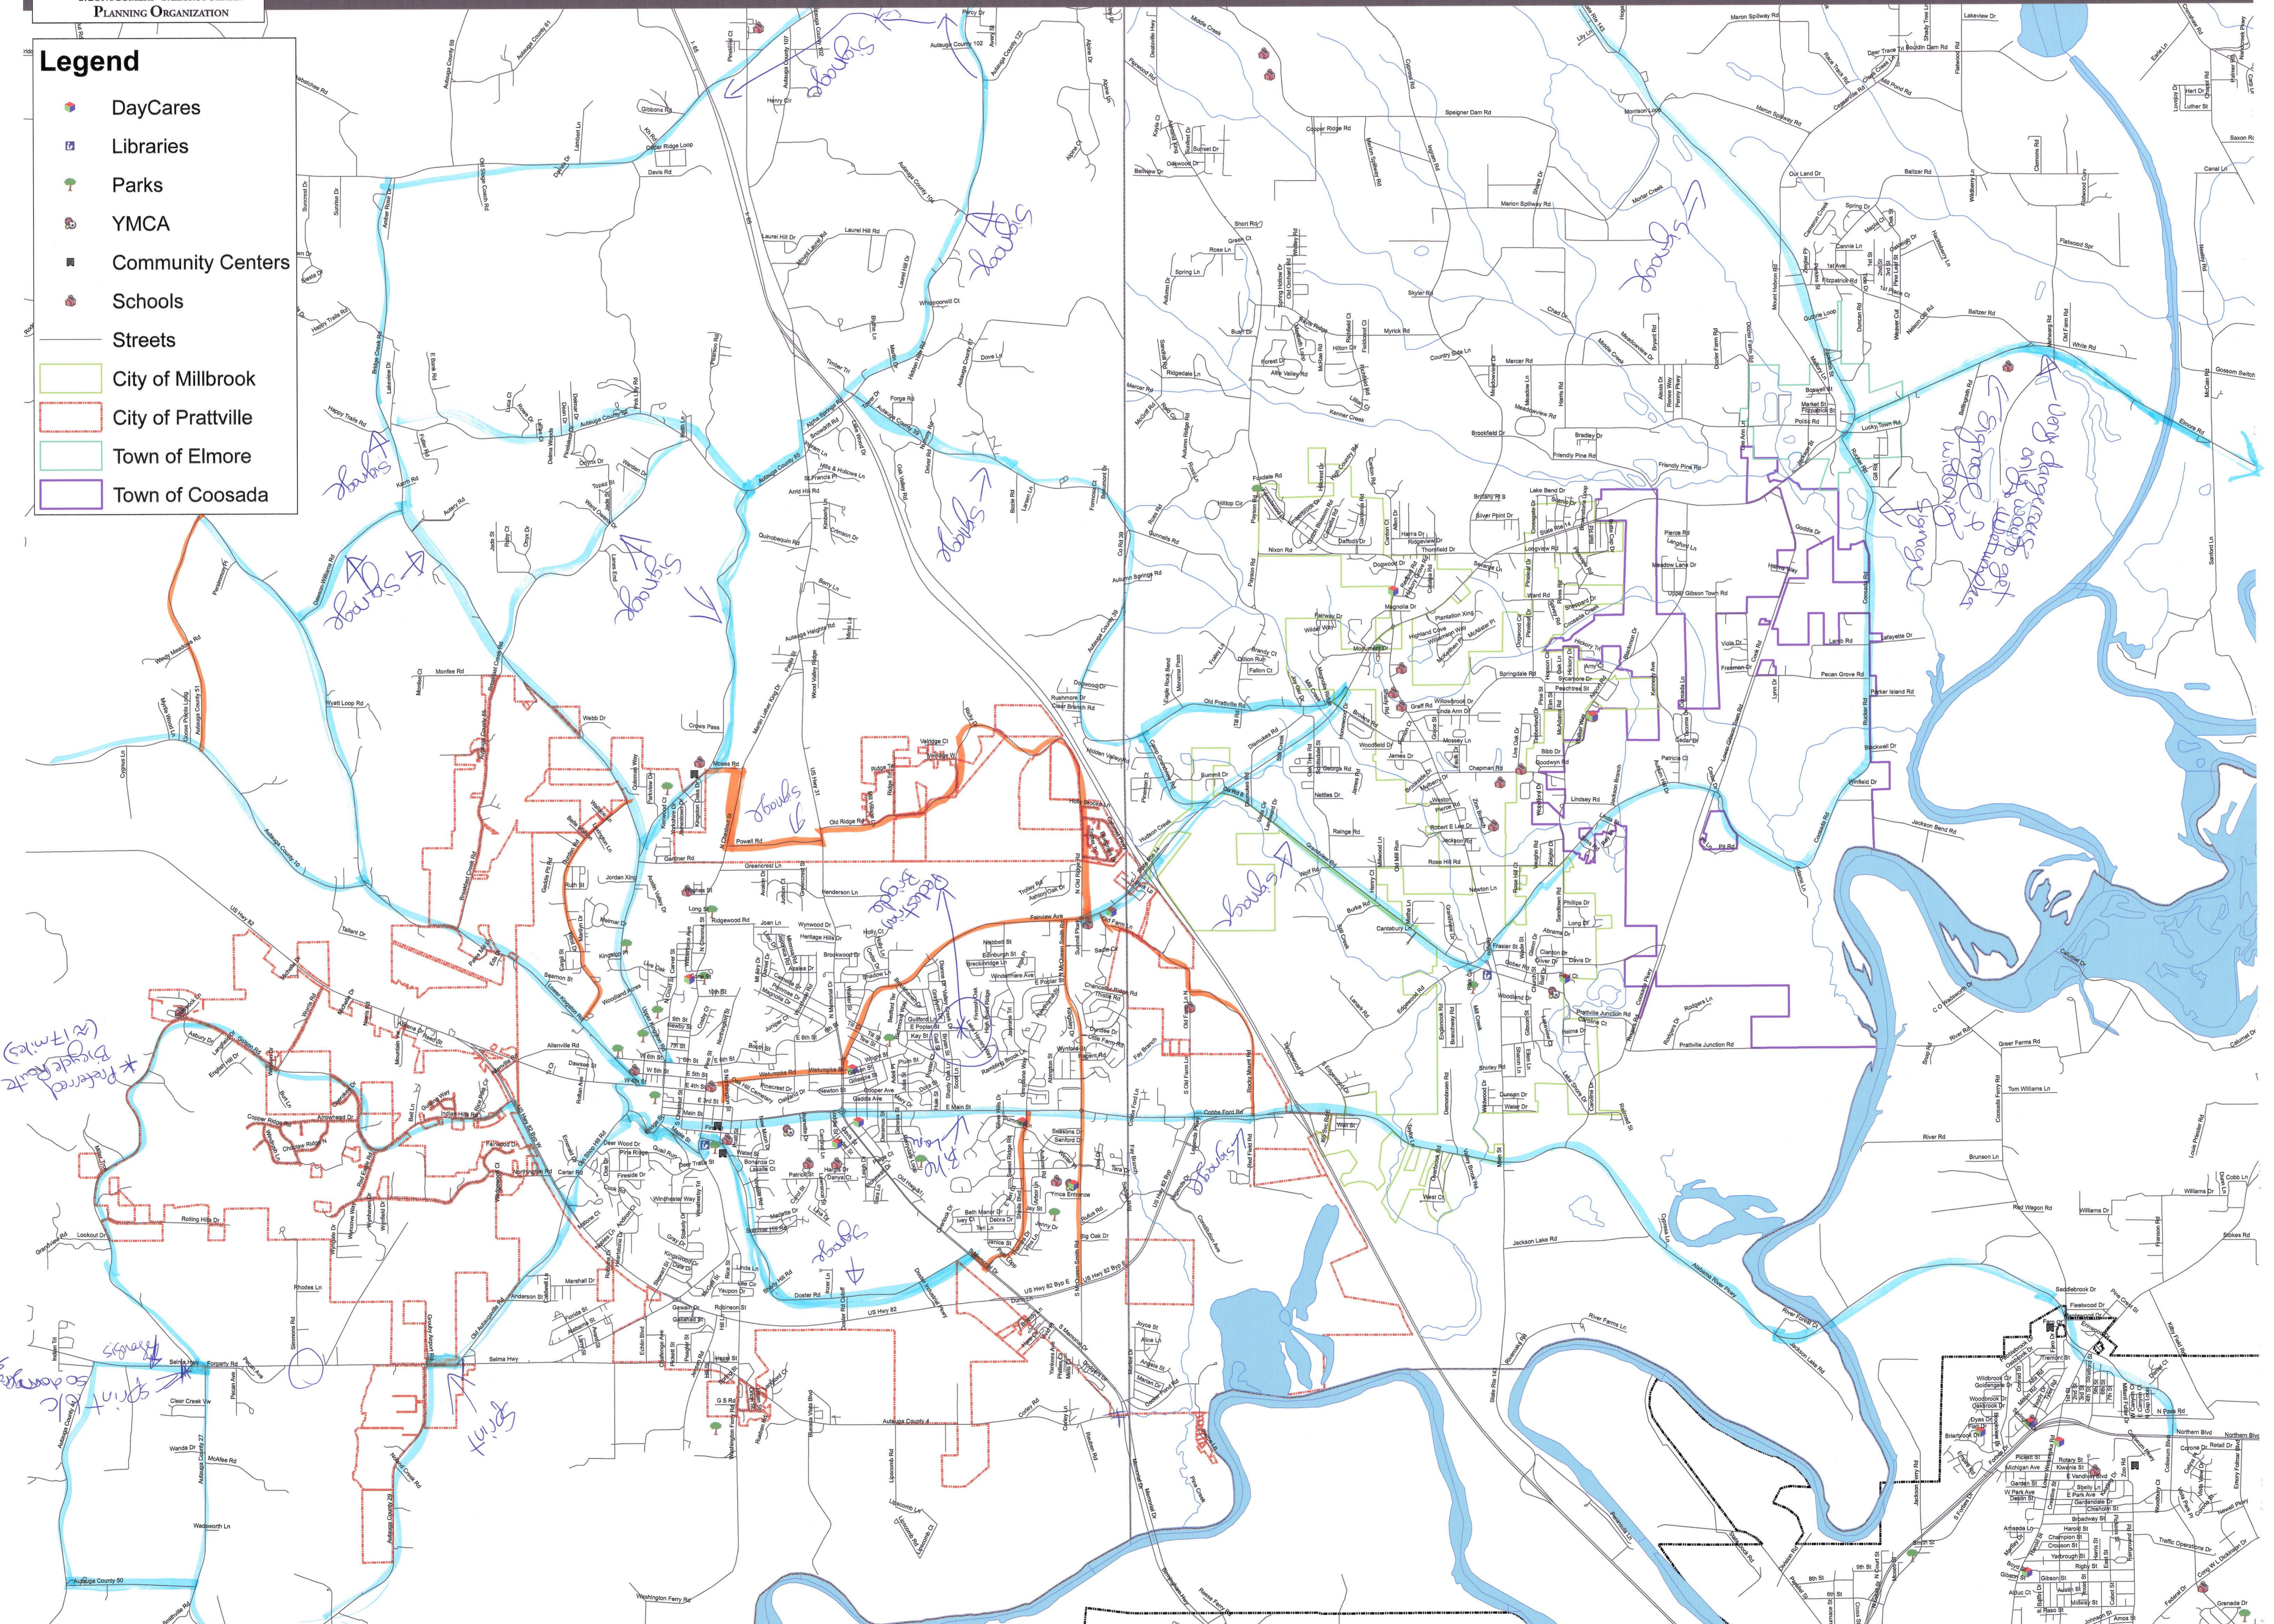

# Montgomery MPO Bicycle and Pedestrian Plan Update - 2010

MONTGOMERY METROPOLITAN  
PLANNING ORGANIZATION

## Legend

- DayCares
- Libraries
- Parks
- YMCA
- Community Centers
- Schools
- Streets
- City of Millbrook
- City of Prattville
- Town of Elmore
- Town of Coosada

Public Meeting